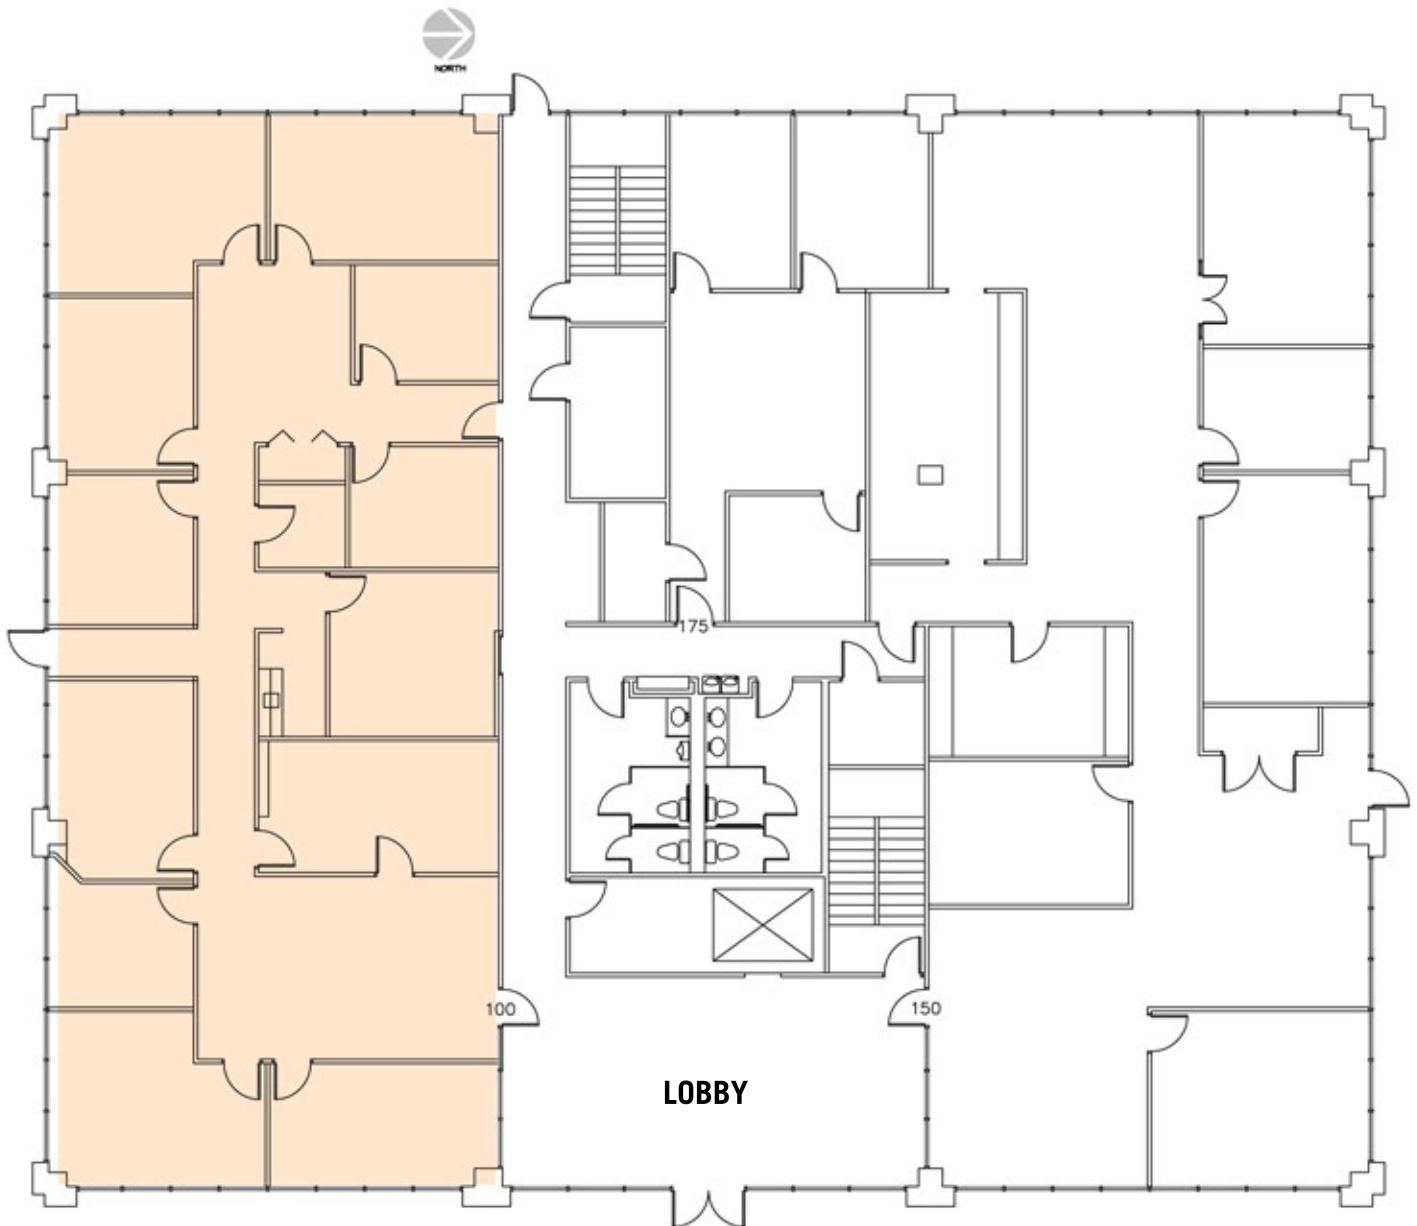

PARKCREST NORTH

5608 Parkcrest Drive | Austin, Texas 78731

Suite 100 ±4,081 SF

REAL ESTATE SERVICES

Dan Lewis
dlewis@tigusa.com

901 S. MoPac Expressway, Bldg. 4, Suite 285 | Austin, Texas 78746 | www.tigusa.com